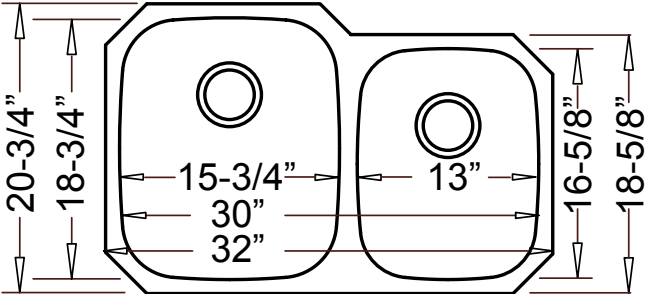

Specification Sheet

KG-SS-6040*

Undermount Kitchen

Features

- 304 Grade 18 Gauge Stainless Steel
- Undermount Design
- Dual Compartments
- Rounded Bowls
- Sound-deadening system with sound pads and a special coating
- Lustrous and enduring finish which compliments any decor

*Also available in a 4060 reverse configuration

--- Dimensions ---	
Outer:	32" x 20-3/4" x 9"
Inner:	30" x 18-3/4" x 9"
Left Bowl:	15-3/4" x 18-3/4" x 9"
Right Bowl:	13" x 16-5/8" x 7-1/2"

Product Diagram