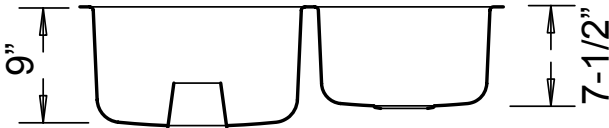

*Also available in a 4060 reverse configuration

--- Dimensions ---	
Outer:	32" x 20-3/4" x 9"
Inner:	30" x 18-3/4" x 9"
Left Bowl:	15-3/4" x 18-3/4" x 9"
Right Bowl:	13" x 16-5/8" x 7-1/2"

Product Diagram