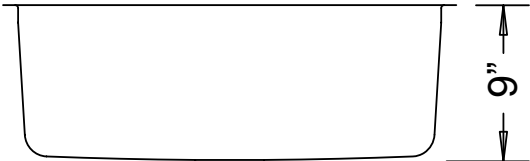

**KG-SS Kitchen Single Bowl**

**Undermount Kitchen**

**Features**

- 304 Grade 18 Gauge Stainless Steel
- Undermount Design
- Single Compartment
- Rounded Bowl
- Sound-deadening system with sound pads and a special coating
- Lustrous and enduring finish which compliments any decor

**Product Diagram**

--- Dimensions ---	
Outer:	30" x 18-1/8" x 9"
Inner:	28" x 16-1/8" x 9"