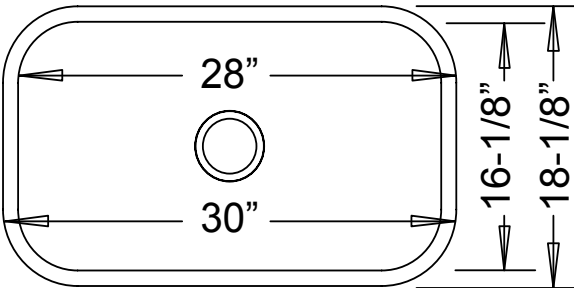

**KG-SS Kitchen Single Bowl**

**Undermount Kitchen**

**Features**

- 304 Grade 18 Gauge Stainless Steel
- Undermount Design
- Single Compartment
- Rounded Bowl
- Sound-deadening system with sound pads and a special coating
- Lustrous and enduring finish which compliments any decor

**Product Diagram**

--- Dimensions ---	
Outer:	30" x 18-1/8" x 9"
Inner:	28" x 16-1/8" x 9"